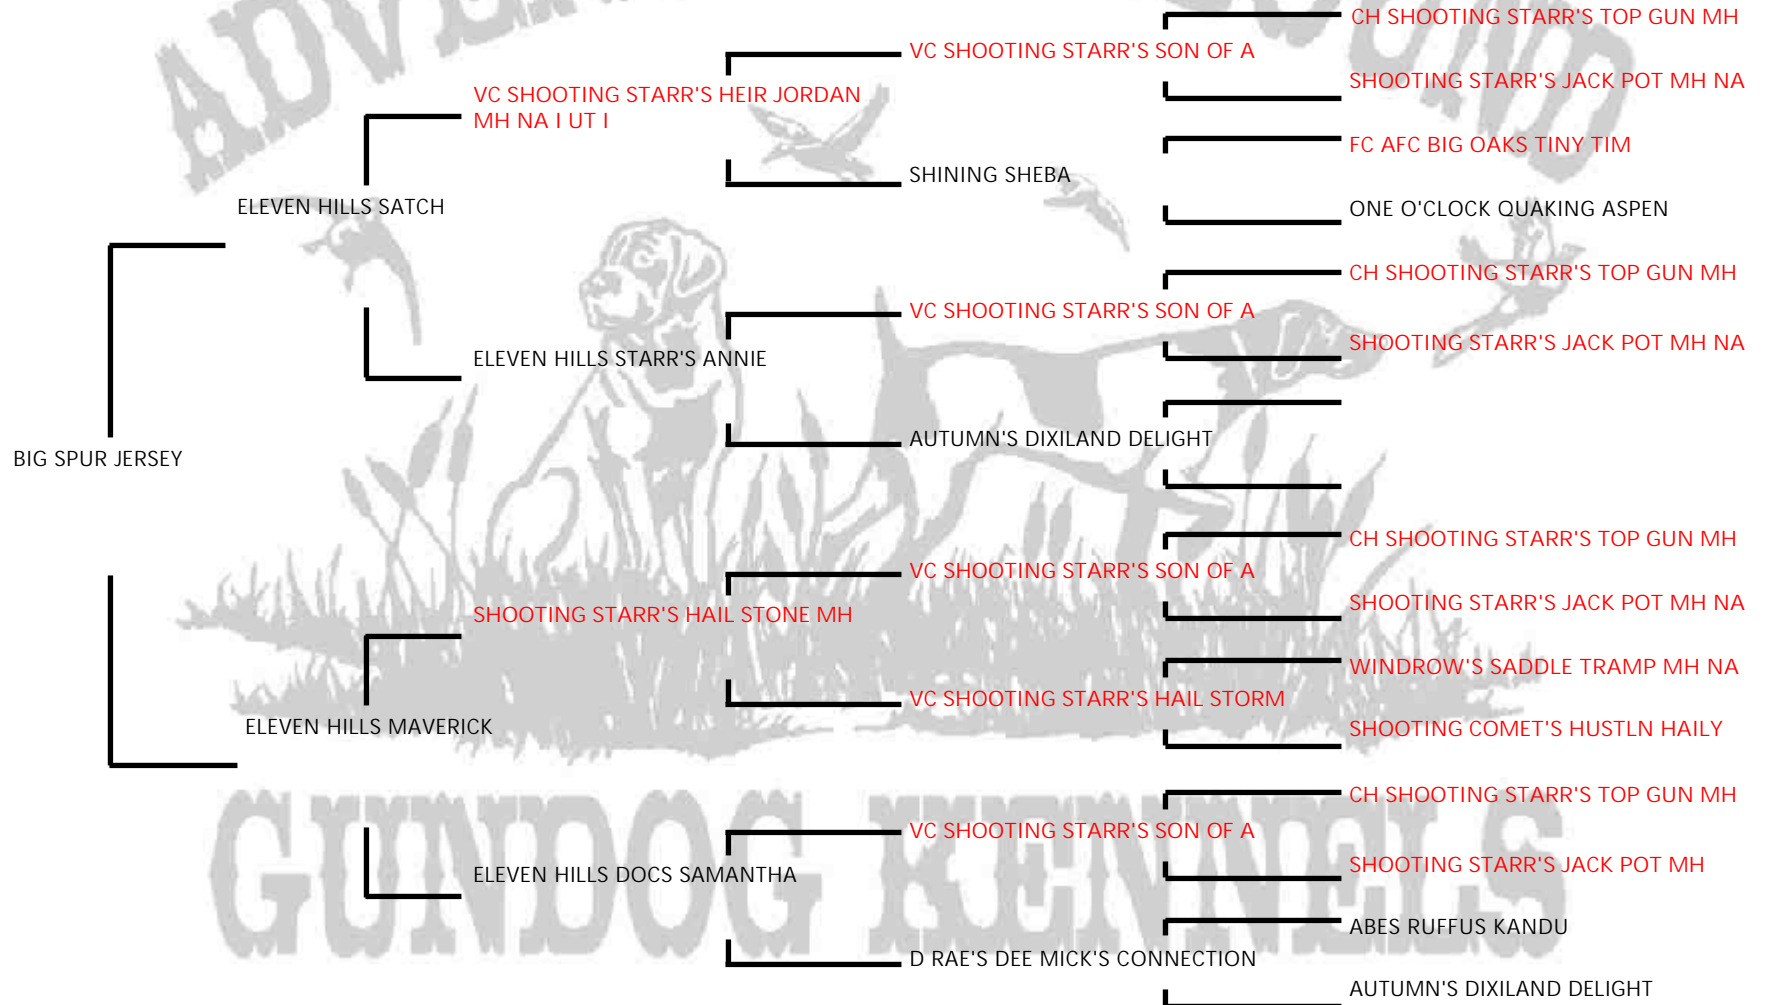

BIG SPUR JERSEY

BIG SPUR JERSEY